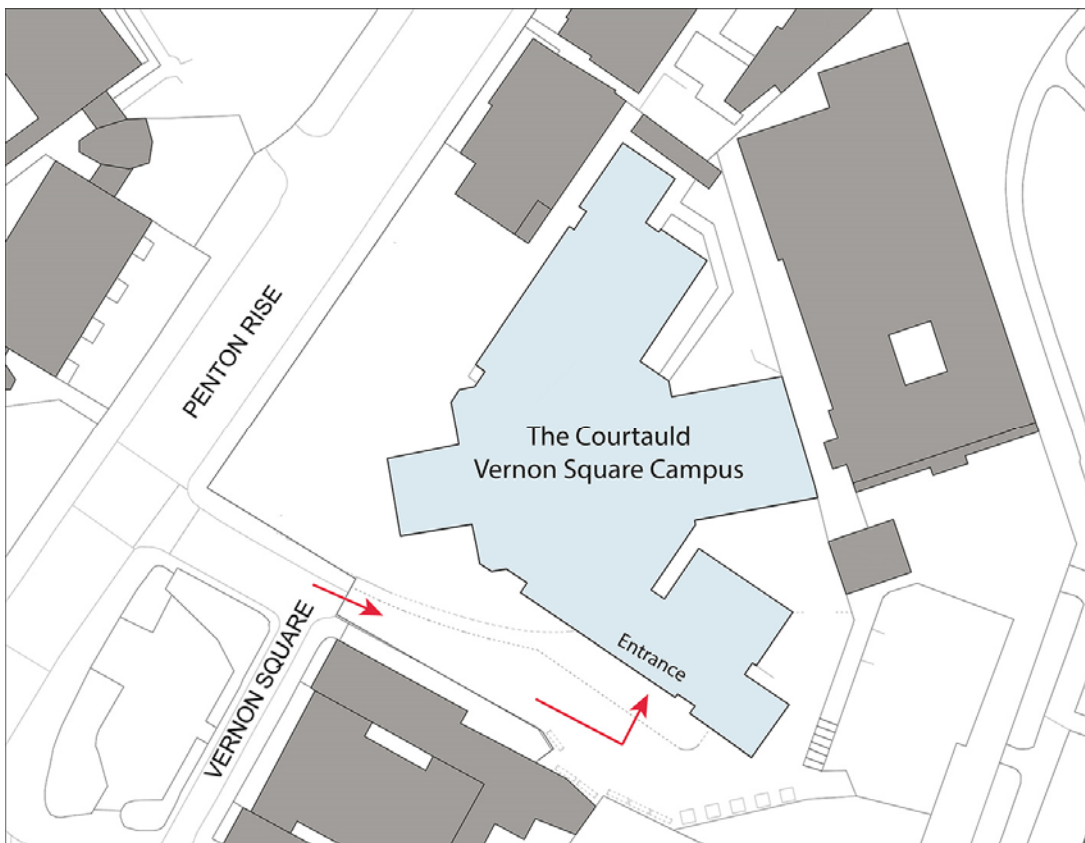

How to find us at Vernon Square

What's here? Degree programmes, conservation department, Student Union, prints and drawings room, short courses, Research Forum, book library and study area. Student and Academic Services, administrative offices and meeting rooms.

The Courtauld Gallery is closed for a major transformation project. It will reopen in early 2021.

The Courtauld Institute of Art
Vernon Square, Penton Rise
London WC1X 9EW

We also have a **campus at Somerset House**. Please see our location webpage for information on **transport** to Vernon Square and **parking**.

www.courtauld.ac.uk/location